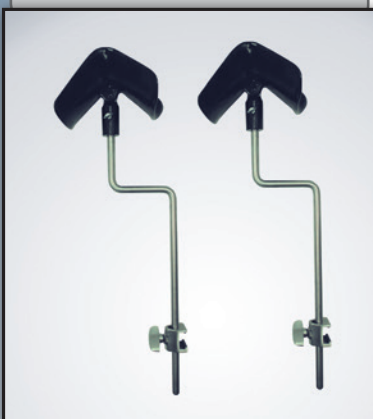

Model #6109 Universal Clamp

Model #6110 Tri-Clamp

Model #111-02 Headend Rails

For Regency Table Only

Model #111-03 Footend Rails

Factory Installed Only

Model #111-05 Arm Board

*For Regency Table Only
Requires #111-02 Headend Rails
and #6109 or #6110 Clamp*

Model #111-10 Urology Pan

Model #111-11 Knee Crutches

Requires #111-03 Footend Rails

Model #111-12 Restraint Straps (pair)

Model #111-50 Caster Base