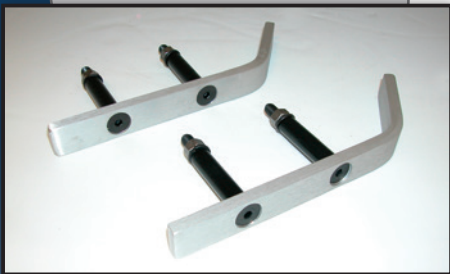

Model #6109 Universal Clamp

Model #6110 Tri-Clamp

Model #111-02 Headend Rails

For Regency Table Only

Model #111-03 Footend Rails

Factory Installed Only

Model #111-05 Arm Board

*For Regency Table Only
Requires #111-02 Headend Rails
and #6109 or #6110 Clamp*

Model #111-10 Urology Pan

Model #111-11 Knee Crutches

Requires #111-03 Footend Rails

Model #111-12 Restraint Straps (pair)

Model #111-50 Caster Base