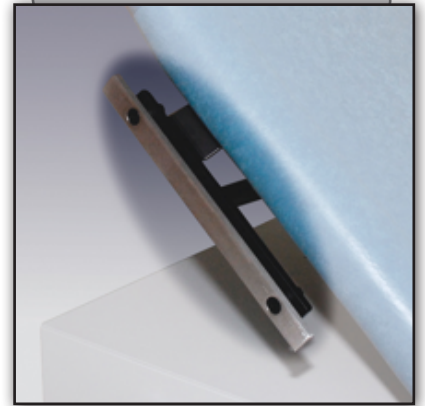

Model #6109 Universal Clamp

Model #6110 Tri-Clamp

Model #111-02 Headend Rails

For Regency Table Only

Model #111-03 Footend Rails

Factory Installed Only

Model #111-05 Arm Board

*For Regency Table Only
Requires #111-02 Headend Rails
and #6109 or #6110 Clamp*